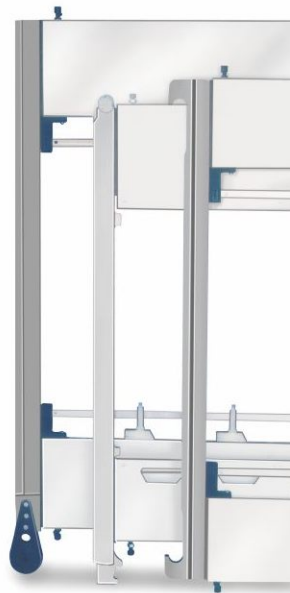

The Mark of Assurance

 **Frontline**

All Types of Healds, Dropwires, Heald Frames & Heald Frame Accessories

HEALDS

NARROW FABRIC HEALDS

HEALD FRAMES & ACCESSORIES

Side Supports
Center Supports
Separators
Connectors
Hooks
Accessories

DROP WIRES

FRONTLINE Brand Products

- HEALDS Riderless Flat Steel Healds 'C', 'J', & 'O' Type available in Stainless Steel
- DROP WIRES Open & Closed, available in Nickel & Stainless Steel
- HEALD FRAMES
- HEALD FRAME ACCESSORIES Such as Side Supports, Center Supports, Separators
- BEAMS & BEAM FLANGES
- CLOTH ROLLS
- REED RACK